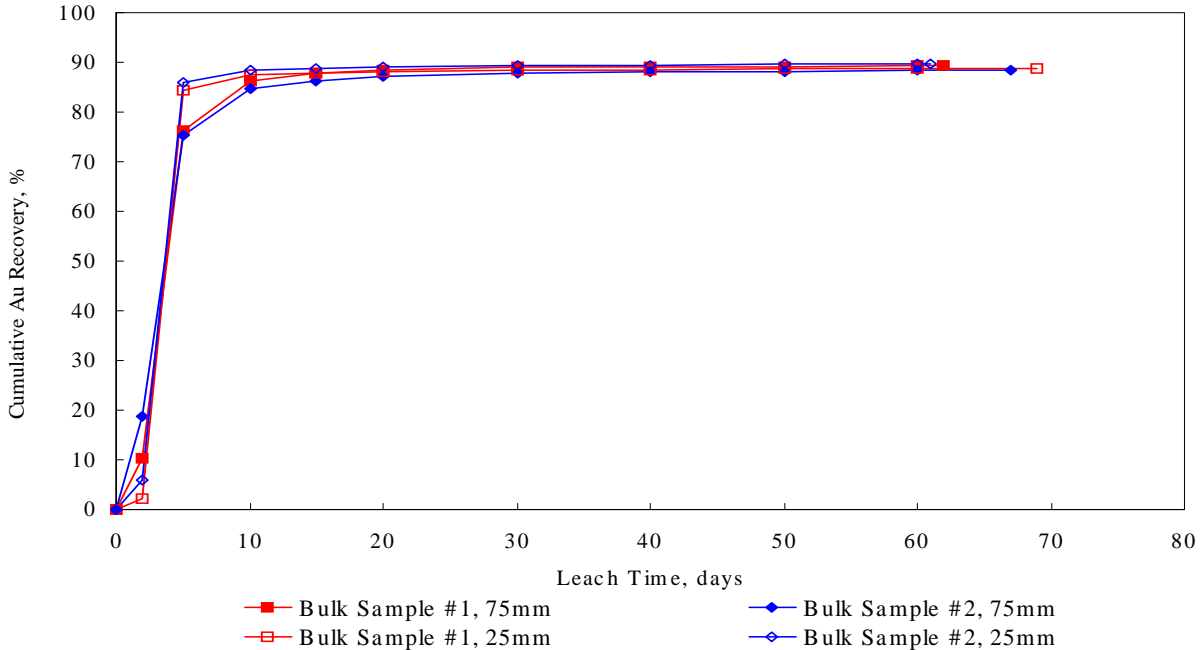

Gold Leach Rate Profiles, Column Leach Tests, Long Canyon Bulk Samples #1 and #2, -75mm and -25mm Feed Sizes

Gold Leach Rate Profiles, Column Leach Tests, Long Canyon Bulk Samples #3 and #4, -75mm and -25mm Feed Sizes